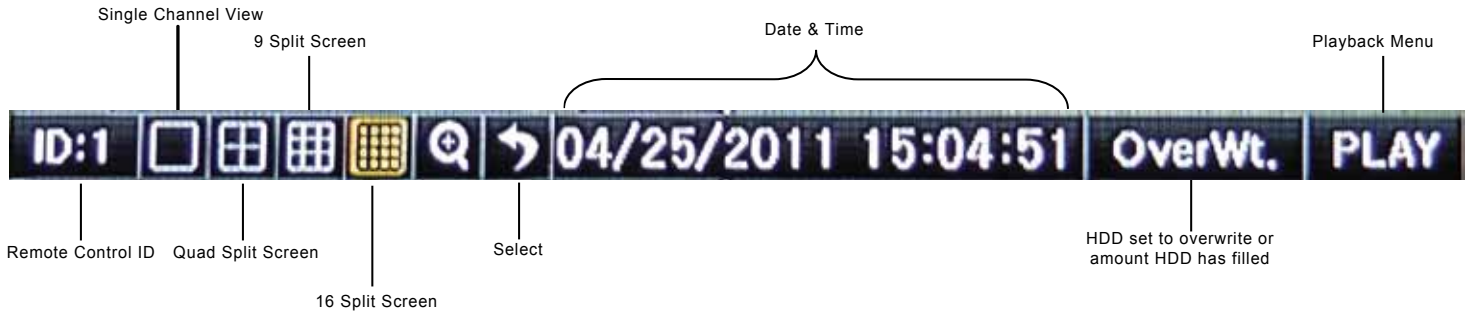

On - Screen System Status Bar