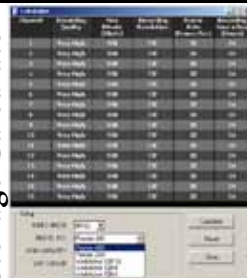

Live Screen

RECORDING

- 16 Channels of Real-Time (up to 480 fps at FULL resolution) H.264 Video Recording**
- 16 Channels of Real-Time Audio Detection & Recording**
- Highest Resolution Recording (up to 704 x 480) for All Channels**
- Court Admissible Watermark on each Video Frame**
- Multiple Language Support – switch between 17 different languages**

RAID CAPABLE

Storage Calculator

MONITORING

- 3 Main Monitor Options, HDMI, VGA or CCTV & Spot Monitors**
- Remote Monitoring – with Web Browser, our (CMS) Remote Software or your PDA**
- Control & Program multiple PTZ's through the DVR & Remote Software**
- Auto E-Mail upon event to multiple Email Addresses**
- Works with most Network Types and IP Configurations**