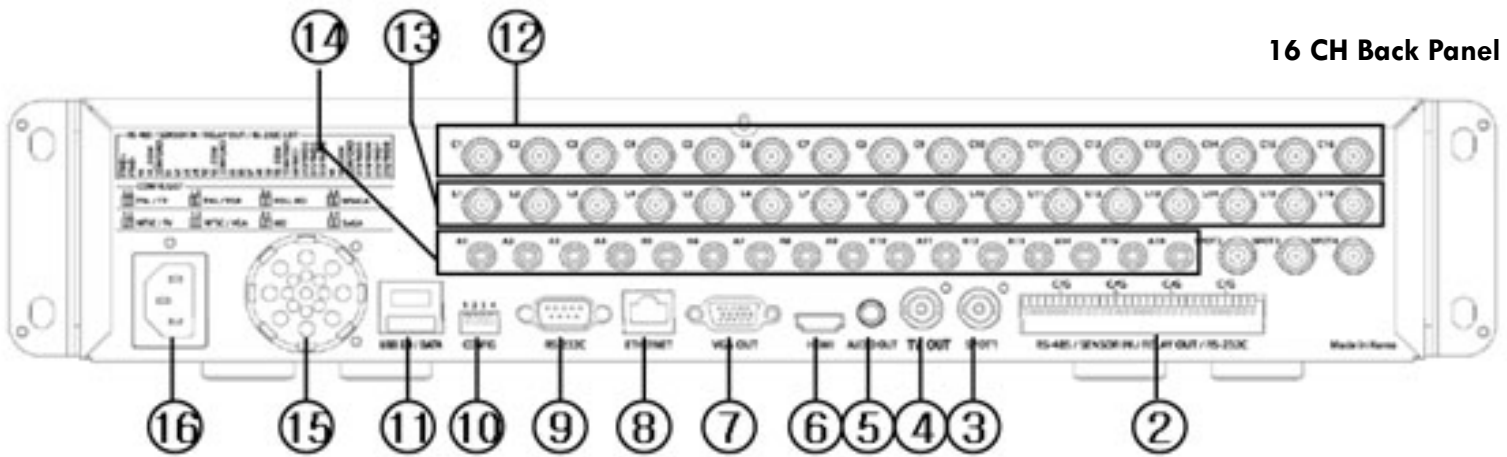

Front Panel

Front Panel Legend

No.	Name	Function
1	LABEL	Brand Name and Model Name
2	LED DISPLAY	HDD and System Power and Status Indication LED
3	Number Button	Channel Selection or Number Input
4	MOVE & DISPLAY & Select	Move from one category to another or change to the display mode or select
5	MENU	Various Modes
6	JOG & SHUTTLE	Speed in Playback Mode / Play Direction / Frame Play
7	POWER	Turn the system power ON or OFF
8	USB Port	Connection port to the USB mouse and USB memory stick
9	ESC	Exit the current menu or move to the upper menu
10	SPOT	Spot Control
	PTZ	PTZ Pan/Tilt/Zoom Control
	CAPTURE	Capture the displaying image into USB
	BACKUP	Save the recorded image at other media.
	SEARCH	Search the recorded Image.
11	Reverse Play / Fast Reverse RELAY	Backward Playback/Rewind (in the Playback Mode) Relay Control (in the Monitoring Mode)
	Reverse Frame by Frame STATUS	Backward Playback Frame by Frame (in the Playback Mode) View System Configuration (in the Monitoring Mode).
	Pause LOCK	Pause (in the Playback Mode) Lock (in the Monitoring Mode)
	Forward Frame by Frame LOG	Playback Frame by Frame (in the Playback Mode) System Log View(in the Monitoring Mode)
	Forward Play / Fast Forward PLAY	Playback/Fast Forward (in the Playback Mode) Play back (in the Monitoring Mode)
12	Eject	CD, DVD Eject Button
13	ODD	CD-RW, DVD-RW